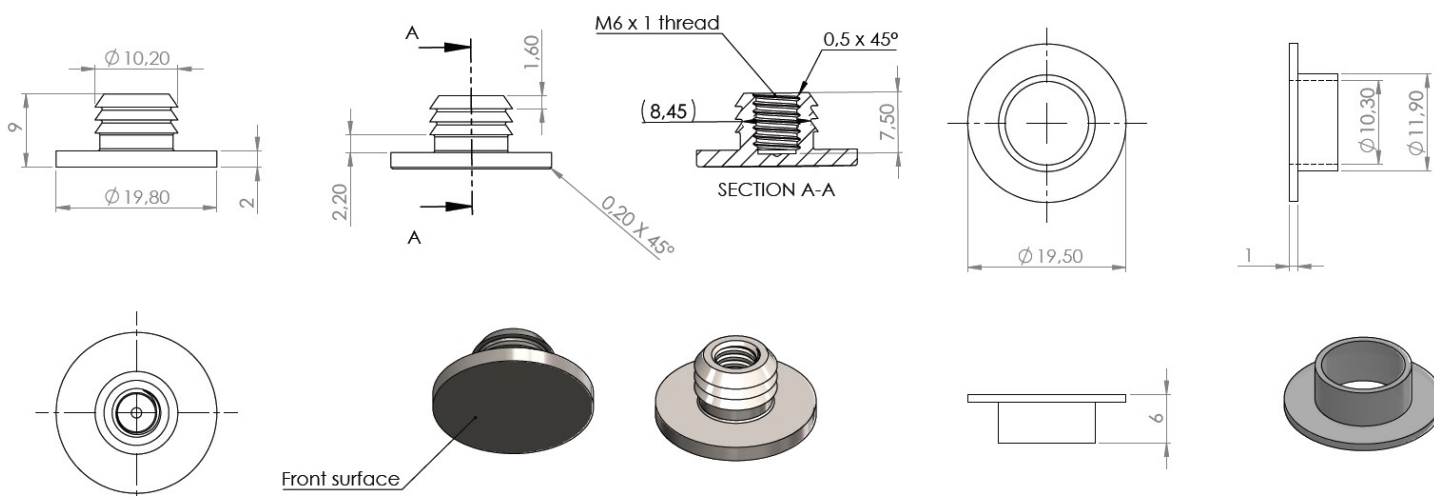

PRODUCT SHEET

Description:

Fixing Cap "Easy" F/Wood or Glass, SS-304 Black, M6, $\varnothing 20 \times 9$ mm, Incl. Plastic Washer, Black POM, Drill: $\varnothing 12$ mm

Item number:

15.04.121-0

Units	Box	Carton	HS Code	Barcode
Pcs.	10	500	8302100090	
				5704866489652

SISO A/S

Mileparken 11
DK-2740 Skovlunde
Denmark
VAT: DK 24786013

Phone +45 45 830 900

www.siso.dk
siso@siso.dk

Danske Bank
Nytorv Branch
Copenhagen
SWIFT: DABADKKK

Account no.
4180 3112 112936
IBAN Account
DK7230003112112936